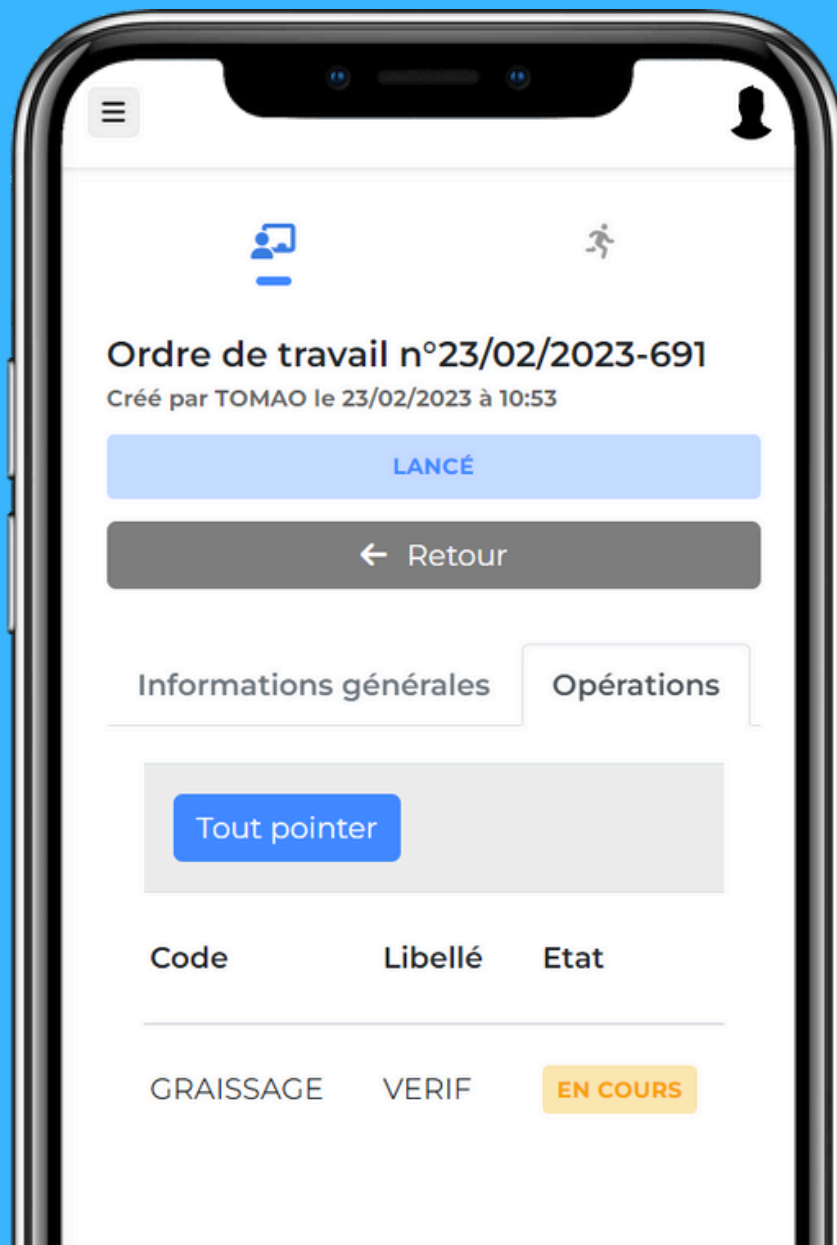

OPTIMa Cloud

Détendez-vous
On s'occupe de tout